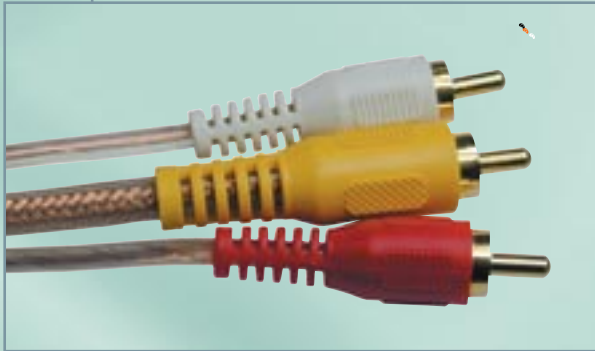

Video/Audio Cables

Part # AV-3015 (1.5 ft)

Part # AV-303 (3 ft)

Part # AV-306 (6 ft)

Part # AV-315 (15 ft)

Part # AV-320 (20 ft)

Two spiral shielded audio cables and one (98% braided shield). RG59 video cable with clear jacket and gold plated RCA plugs. Barrel Color: Red/Yellow/White.