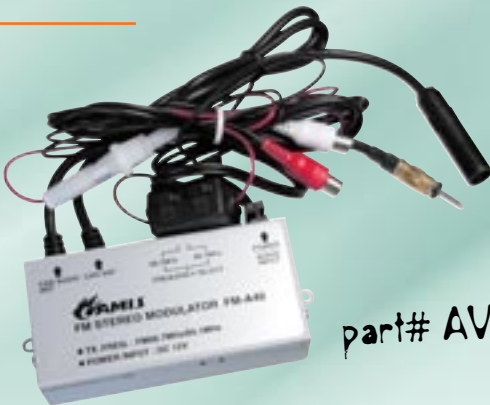

FM Modulators

part# AV-RFM4

Universal FM modulator, 2 settings (88.3MHZ, 88.7MHZ), plugs into existing radio.